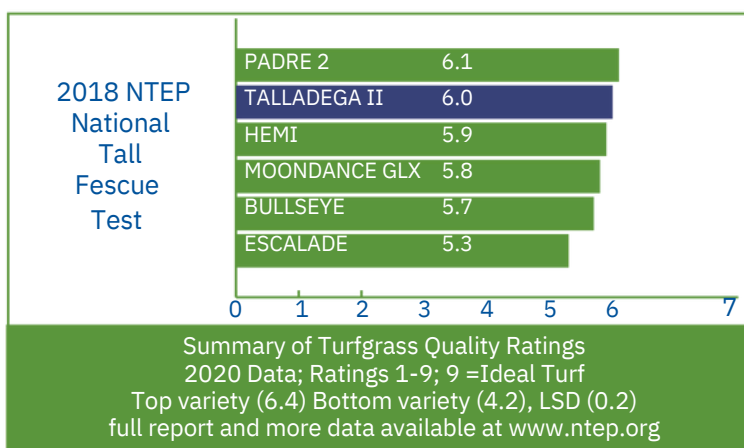

# TALLADEGA II

Tall Fescue

GREENEUROPE  
COMAGRICOLA - SEEDS&FERTILIZERS SINCE 1977

**TALLADEGA II** turf type tall fescue was developed for top rated performance in the Transition Zone of the U.S. This variety provides superior density throughout the growing season in all parts of the U.S. due to its aggressive tillering ability which also helps repair damaged areas of turf.

This variety has shown to have great resistance to brown patch in hot humid climates. Other accomplished benefits that **TALLADEGA II** turf type tall fescue offers are very good performance in drought conditions, fine leaf texture, quick establishment, superior resistance to Grey Leaf Spot, and shade tolerance.

## FACTS

- Excellent Traffic Stress
- Improved Summer Activity
- Great Brown Patch Resistance
- Medium Dark Green Color
- Drought Performance
- Superior Density During the Growing Season
- Aggressive Tillering