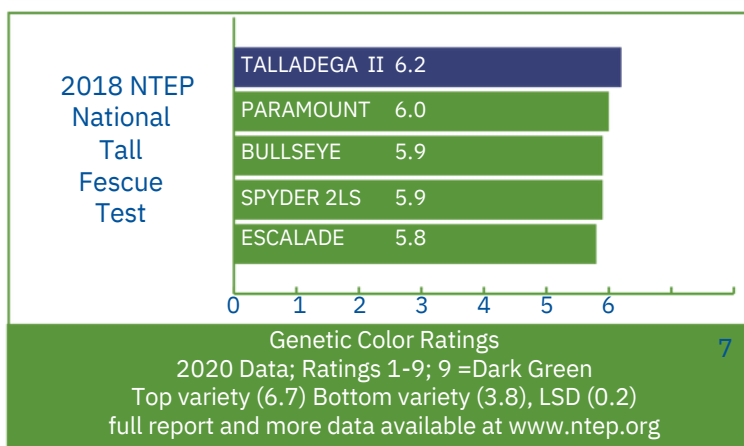

# TALLADEGA II

Tall Fescue

GREENEUROPE  
COMAGRICOLA - SEEDS&FERTILIZERS SINCE 1977

**TALLADEGA II** turf type tall fescue was developed for top rated performance in the Transition Zone of the U.S. This variety provides superior density throughout the growing season in all parts of the U.S. due to its aggressive tillering ability which also helps repair damaged areas of turf.

This variety has shown to have great resistance to brown patch in hot humid climates. Other accomplished benefits that **TALLADEGA II** turf type tall fescue offers are very good performance in drought conditions, fine leaf texture, quick establishment, superior resistance to Grey Leaf Spot, and shade tolerance.

## FACTS

- Excellent Traffic Stress
- Improved Summer Activity
- Great Brown Patch Resistance
- Medium Dark Green Color
- Drought Performance
- Superior Density During the Growing Season
- Aggressive Tillering