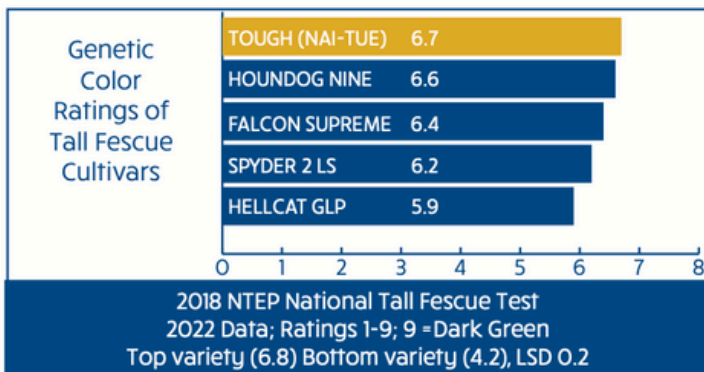

Tough (NAI-TUE) is a new release which offers top rated brown patch resistance and dark green color. **Tough** also handles traffic, has a narrow to medium leaf texture, and performs well in dense shaded areas. This variety offers great density during the growing season while providing a uniform top quality turf. **Tough** is proving to be a great seed yielder on the production side.

LOCATION	East Lansing, MI	Reading, PA
Turf Quality Rating	TOUGH 7.2	TOUGH 6.9
	MOONDANCE GLX 7.1	RAPTOR III 6.8
	RAPTOR LS 7.1	HOUNDOG NINE 6.7
	BANDIT 6.8	SPYDER 2LS 6.7
	DYNAMITE G-LS 6.6	MOONDANCE GLX 6.4
	HIGHEST 7.5	HIGHEST 7.0
	LOWEST 4.5	LOWEST 4.5

2018 NTEP National Tall Fescue Test
2022 Data; Ratings 1-9; 9 = Dark Green

full report and more data available at www.ntep.org

FACTS

- Excellent Brown Patch
- Shade Tolerant
- Great Density During the Growing Season
- Drought Tolerant