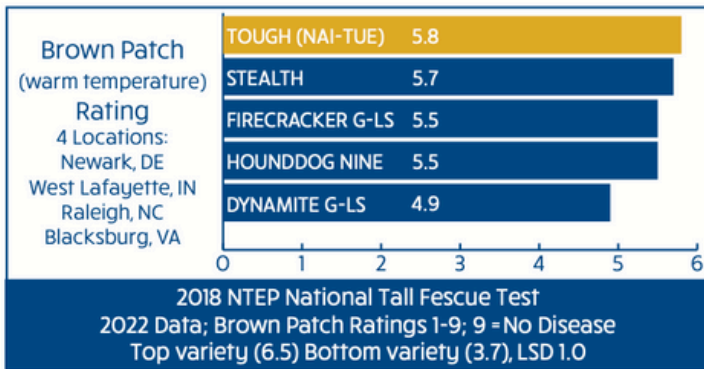

Tough (NAI-TUE) is a new release which offers top rated brown patch resistance and dark green color. **Tough** also handles traffic, has a narrow to medium leaf texture, and performs well in dense shaded areas. This variety offers great density during the growing season while providing a uniform top quality turf. **Tough** is proving to be a great seed yielder on the production side.

LOCATION	East Lansing, MI	Reading, PA
Turf Quality Rating	TOUGH 7.2	TOUGH 6.9
	MOONDANCE GLX 7.1	RAPTOR III 6.8
	RAPTOR LS 7.1	HOUNDOG NINE 6.7
	BANDIT 6.8	SPYDER 2LS 6.7
	DYNAMITE G-LS 6.6	MOONDANCE GLX 6.4
	HIGHEST 7.5	HIGHEST 7.0
	LOWEST 4.5	LOWEST 4.5

2018 NTEP National Tall Fescue Test
2022 Data; Ratings 1-9; 9 = Dark Green

full report and more data available at www.ntep.org

FACTS

- Excellent Brown Patch
- Shade Tolerant
- Great Density During the Growing Season
- Drought Tolerant