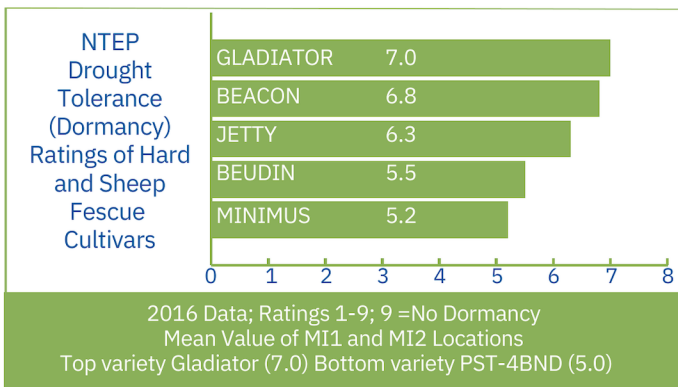

Hard fescue

GLADIATOR one of the new generation of fine fescue. New hard fescues have much better mowing characteristics and wear tolerance. Less fertilizer, less water, excellent healthy turf.

FACTS:

- Dark Green Color
- Fine Leaf Texture
- Excellent Disease Resistance
- Fantastic Red Thread Resistance

APPLICATIONS:

- Parks
- Residential Lawns
- Commercial Properties
- Golf Courses

SEEDING RATES:

- New Establishment:
4-5 LBS/1000 sq. ft.
- Overseeding:
2-3 LBS/1000 sq. ft.

187405 S. Plymouth Ind. Rd.
PO Box 66
Plymouth, WA 99346
Phone: 509.783.4052
Fax: 509.783.4056
www.columbiariverseed.com