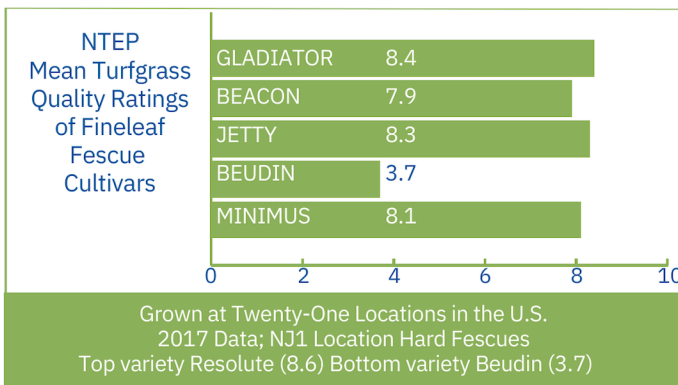

Hard fescue

GLADIATOR one of the new generation of fine fescue. New hard fescues have much better mowing characteristics and wear tolerance. Less fertilizer, less water, excellent healthy turf.

FACTS:

- Dark Green Color
- Fine Leaf Texture
- Excellent Disease Resistance
- Fantastic Red Thread Resistance

APPLICATIONS:

- Parks
- Residential Lawns
- Commercial Properties
- Golf Courses

SEEDING RATES:

- New Establishment:
4-5 LBS/1000 sq. ft.
- Overseeding:
2-3 LBS/1000 sq. ft.

187405 S. Plymouth Ind. Rd.
PO Box 66
Plymouth, WA 99346
Phone: 509.783.4052
Fax: 509.783.4056
www.columbiariverseed.com