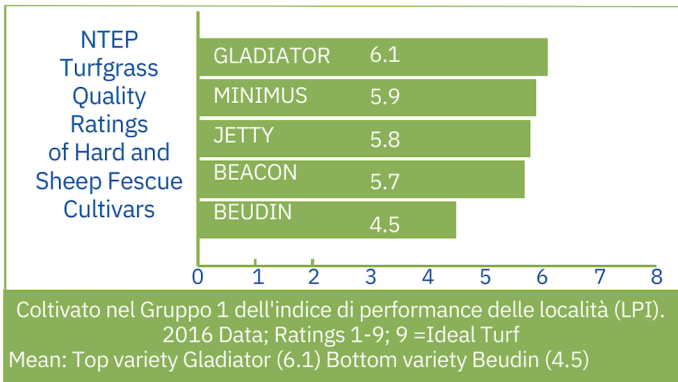

Hard fescue

GLADIATOR one of the new generation of fine fescue. New hard fescues have much better mowing characteristics and wear tolerance. Less fertilizer, less water, excellent healthy turf.

FACTS:

- Dark Green Color
- Fine Leaf Texture
- Excellent Disease Resistance
- Fantastic Red Thread Resistance

APPLICATIONS:

- Parks
- Residential Lawns
- Commercial Properties
- Golf Courses

SEEDING RATES:

- New Establishment:
4-5 LBS/1000 sq. ft.
- Overseeding:
2-3 LBS/1000 sq. ft.

187405 S. Plymouth Ind. Rd.
PO Box 66
Plymouth, WA 99346
Phone: 509.783.4052
Fax: 509.783.4056
www.columbiariverseed.com