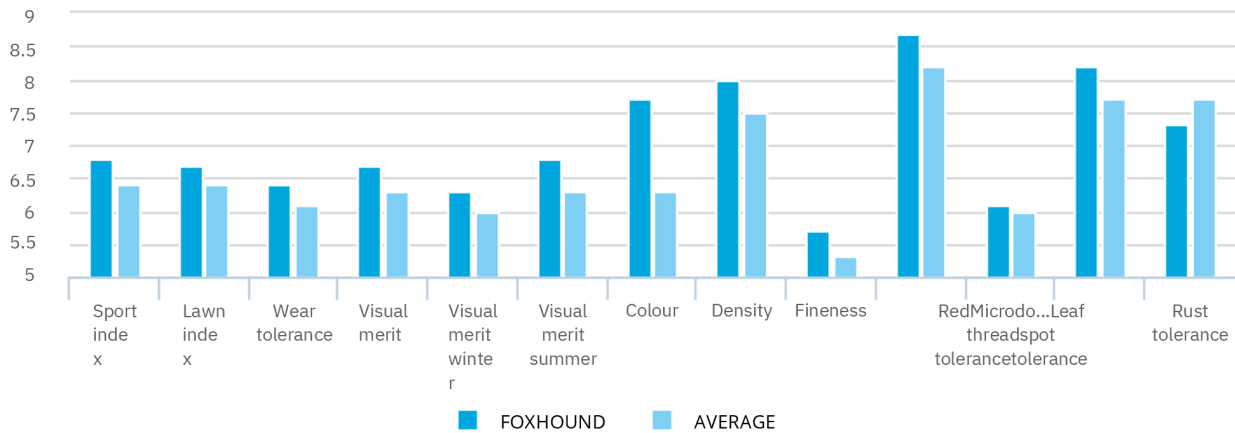

Performance in France

Source: Geves 2017 (France)

Scale: 1-9, 9 = best/darkest