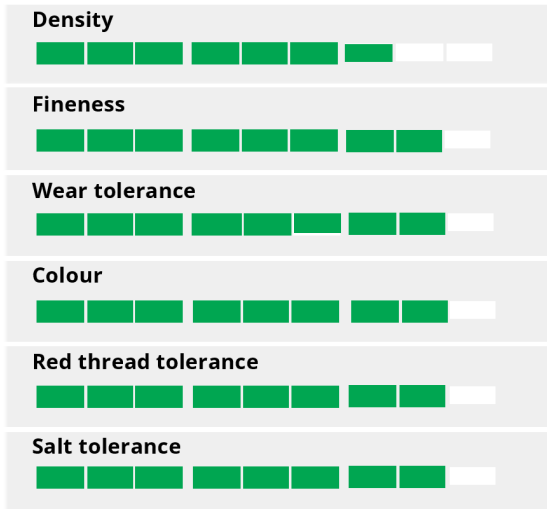

Tall fescue

A healthy sports type

- High wear tolerance
- Nice dark green color
- Disease infection what is that?
- Fine leaved

Ratings

Well prepared for a sports tackle

A nice high quality turf-type with dark green color. Foxhound delivers all you need in turf tall fescues. In NTEP trials as well as in French turf trials it showed high quality in criteria's like sport performance and wear tolerance.

Always looks nice and vigorous

Outstanding is the infection resistance of Foxhound against all kinds of diseases like brown patch and Pythium or red thread. With high scores in several trials Foxhound staid healthy and took advantage of the nice summer and winter appearance.