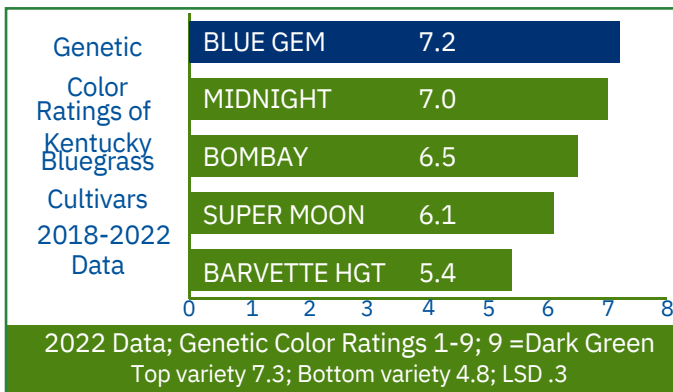

Full report and more data available at www.ntep.org

187405 S. Plymouth Ind. Rd.
PO Box 66
Plymouth, WA 99346
Phone: 509.783.4052
Fax: 509.783.4056
www.columbiariverseed.com