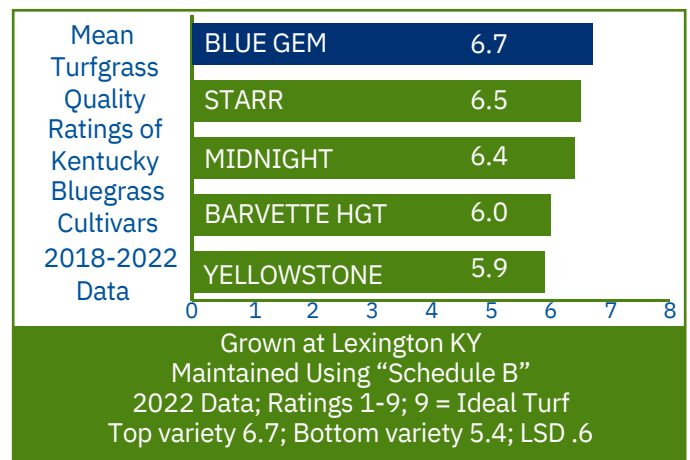

Full report and more data available at www.ntep.org

187405 S. Plymouth Ind. Rd.
PO Box 66
Plymouth, WA 99346
Phone: 509.783.4052
Fax: 509.783.4056
www.columbiariverseed.com