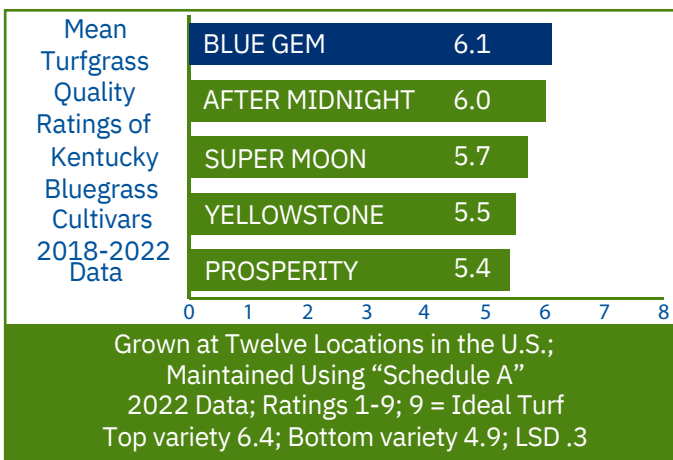

Full report and more data available at www.ntep.org

187405 S. Plymouth Ind. Rd.
PO Box 66
Plymouth, WA 99346
Phone: 509.783.4052
Fax: 509.783.4056
www.columbiariverseed.com