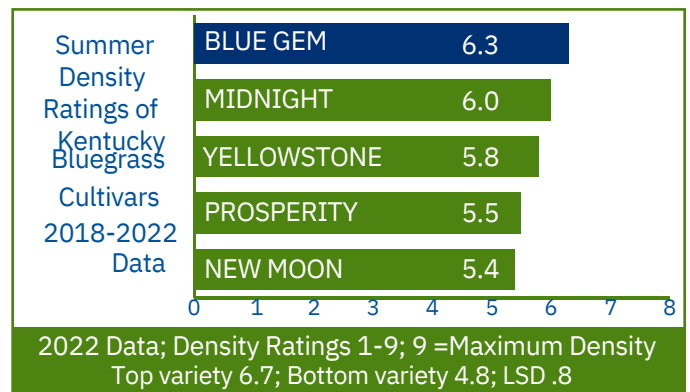

Blue Gem Kentucky Bluegrass is a synergy of poa pratensis and poa arachnifera. This is the result of Columbia River Seed and Novel Ag Inc. commitment to the overall improvement of Kentucky Bluegrass for turf. Superior seedling vigor, disease resistance and summer turf performance are exhibited in **Blue Gem**.

FACTS

- Excellent Seedling Vigor
- Dark Green Genetic Color
- Good Disease Resistance
- Fine to Medium Leaf Texture
- Good Traffic Tolerance

APPLICATION

- Home Lawns/ Commercial properties
- Golf Course Roughs
- Sod Production

SEEDING RATE

- New Establishment:
2-4 LBS/1000 sq. ft.
- Overseeding:
1-3 LBS/1000 sq. ft.

Full report and more data available at www.ntep.org

187405 S. Plymouth Ind. Rd.
PO Box 66
Plymouth, WA 99346
Phone: 509.783.4052
Fax: 509.783.4056
www.columbiariverseed.com