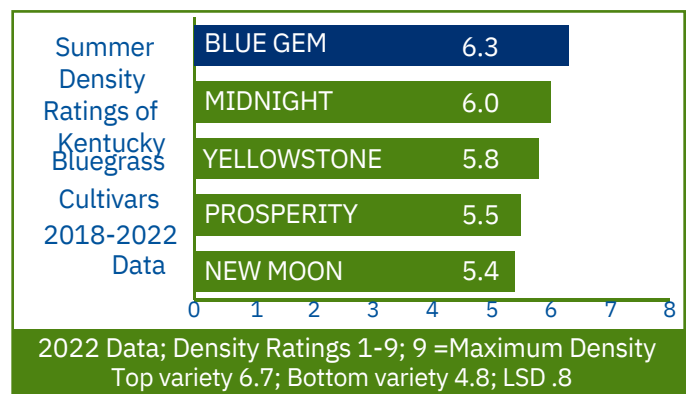

Full report and more data available at www.ntep.org

187405 S. Plymouth Ind. Rd.
PO Box 66
Plymouth, WA 99346
Phone: 509.783.4052
Fax: 509.783.4056
www.columbiariverseed.com