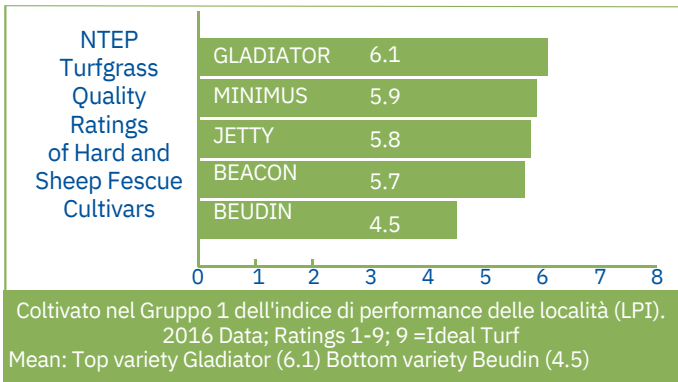

Hard fescue

GLADIATOR one of the new generation of fine fescue. New hard fescues have much better mowing characteristics and wear tolerance. Less fertilizer, less water, excellent healthy turf.

FACTS:

- Dark Green Color
- Fine Leaf Texture
- Excellent Disease Resistance
- Fantastic Red Thread Resistance

APPLICATIONS:

- Parks
- Residential Lawns
- Commercial Properties
- Golf Courses

SEEDING RATES:

- New Establishment:
  4-5 LBS/1000 sq. ft.
- Overseeding:
  2-3 LBS/1000 sq. ft.

187405 S. Plymouth Ind. Rd.
PO Box 66
Plymouth, WA 99346
Phone: 509.783.4052
Fax: 509.783.4056
www.columbiariverseed.com

Comagricola Green Europe S.R.L.

Via Ing. G. Caproni - 24036 Ponte San Pietro (BG) - Italia
Tel: +39 035 621747 - Fax: +39 035621947
www.comagricola.it - info@comagricola.it