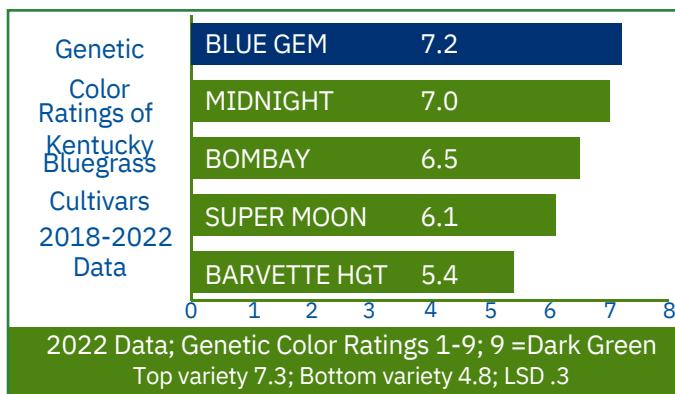

Full report and more data available at www.ntep.org

187405 S. Plymouth Ind. Rd.
PO Box 66
Plymouth, WA 99346
Phone: 509.783.4052
Fax: 509.783.4056
www.columbiariverseed.com