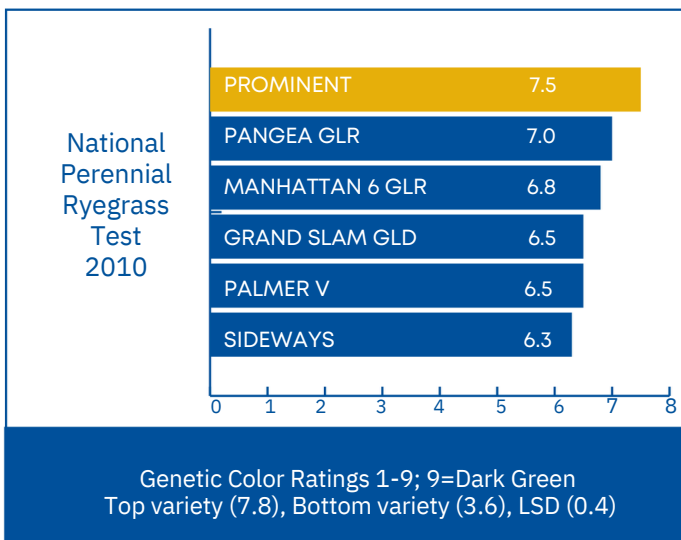

187405 S. Plymouth Ind. Rd.
PO Box 66
Plymouth, WA 99346
Phone: 509.783.4052
Fax: 509.783.4056
www.columbiariverseed.com