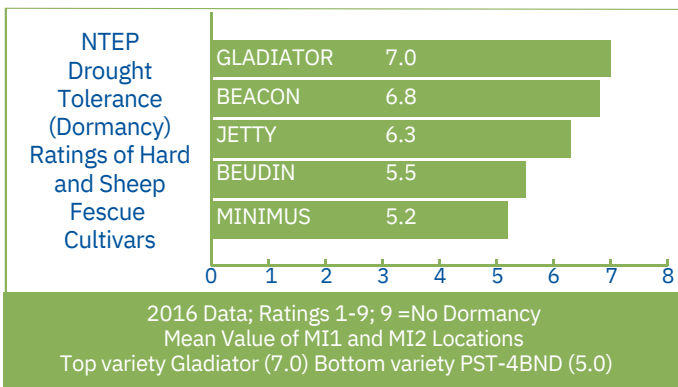

Hard fescue

GLADIATOR one of the new generation of fine fescue. New hard fescues have much better mowing characteristics and wear tolerance. Less fertilizer, less water, excellent healthy turf.

FACTS:

- Dark Green Color
- Fine Leaf Texture
- Excellent Disease Resistance
- Fantastic Red Thread Resistance

APPLICATIONS:

- Parks
- Residential Lawns
- Commercial Properties
- Golf Courses

SEEDING RATES:

- New Establishment:
  4-5 LBS/1000 sq. ft.
- Overseeding:
  2-3 LBS/1000 sq. ft.

187405 S. Plymouth Ind. Rd.
PO Box 66
Plymouth, WA 99346
Phone: 509.783.4052
Fax: 509.783.4056
www.columbiariverseed.com

Comagricola Green Europe S.R.L.

Via Ing. G. Caproni - 24036 Ponte San Pietro (BG) - Italia
Tel: +39 035 621747 - Fax: +39 035621947
www.comagricola.it - info@comagricola.it