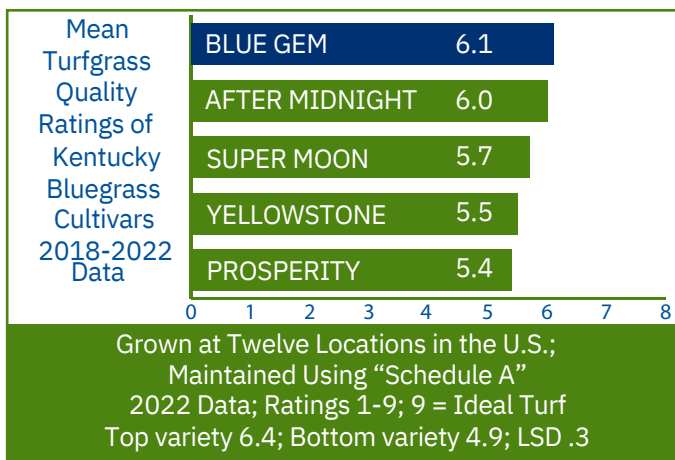

Full report and more data available at www.ntep.org

187405 S. Plymouth Ind. Rd.
PO Box 66
Plymouth, WA 99346
Phone: 509.783.4052
Fax: 509.783.4056
www.columbiariverseed.com