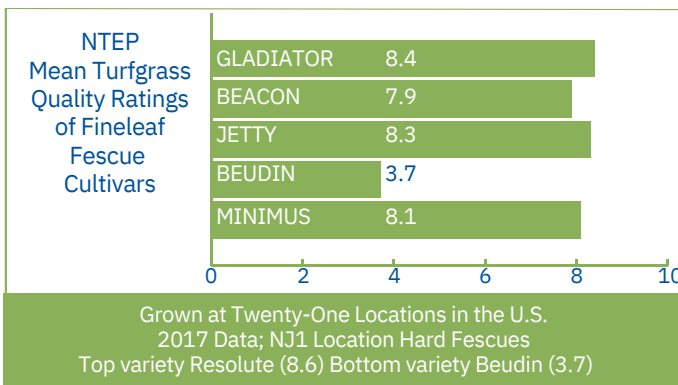

Hard fescue

GLADIATOR one of the new generation of fine fescue. New hard fescues have much better mowing characteristics and wear tolerance. Less fertilizer, less water, excellent healthy turf.

FACTS:

- Dark Green Color
- Fine Leaf Texture
- Excellent Disease Resistance
- Fantastic Red Thread Resistance

APPLICATIONS:

- Parks
- Residential Lawns
- Commercial Properties
- Golf Courses

SEEDING RATES:

- New Establishment:
  4-5 LBS/1000 sq. ft.
- Overseeding:
  2-3 LBS/1000 sq. ft.

187405 S. Plymouth Ind. Rd.
PO Box 66
Plymouth, WA 99346
Phone: 509.783.4052
Fax: 509.783.4056
www.columbiariverseed.com

Comagricola Green Europe S.R.L.

Via Ing. G. Caproni - 24036 Ponte San Pietro (BG) - Italia
Tel: +39 035 621747 - Fax: +39 035621947
www.comagricola.it - info@comagricola.it