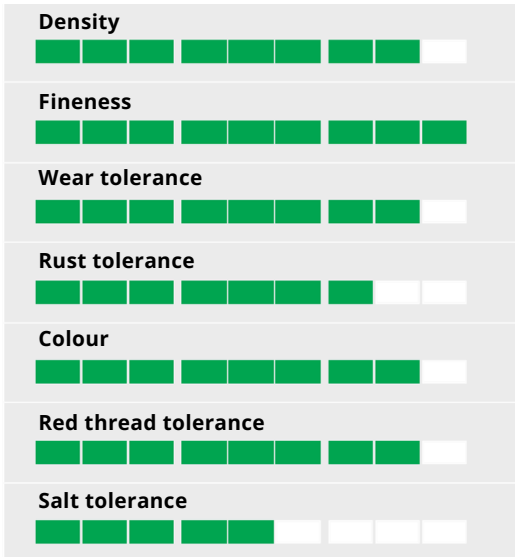

FACTS

- One of the Darkest Varieties in NTEP
- Fine Leaf Texture
- Early Spring Greenup
- Good Wear Tolerance
- Cold Tolerance
- Great Turf Density
- Handles Close Mowing
- Great for Overseeding Warm Season Grasses

FACTS:

- Dark Green Color
- Fine Leaf Texture
- Excellent Disease Resistance
- Fantastic Red Thread Resistance

APPLICATIONS:

- Parks
- Residential Lawns
- Commercial Properties
- Golf Courses

SEEDING RATES:

Via Ing. G. Caproni - 24036 Ponte San Pietro (BG) - Italia
Tel: +39 035 621747 - Fax: +39 035621947
www.comagricola.it - info@comagricola.it

Perennial ryegrass

Dark green with excellent drought recovery

- Dark green color
- Strong drought recovery
- Early spring greenup
- Excellent turf quality
- Disease resistant

Ratings

Quick facts

Aspire (IS-PR 489) was developed for broad spectrum disease resistance with emphasis on gray leaf spot and helminthosporium.