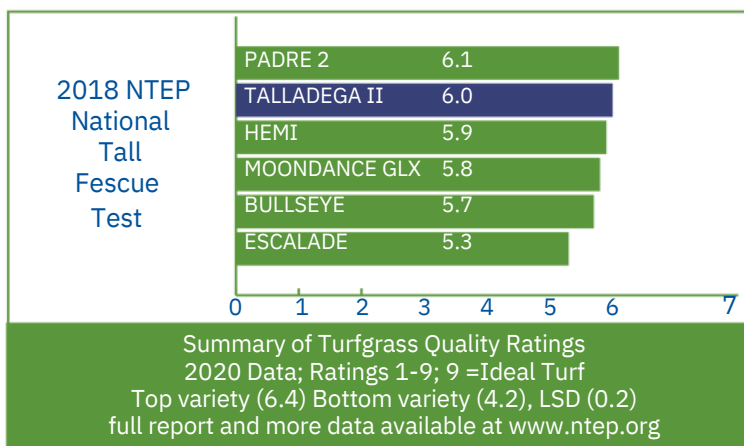

APPLICATION

- Residential Lawns
- Sports Fields
- Parks
- Sod Production
- Commercial Properties

SEEDING RATE

- New Establishment:
8-10 LBS/1000 sq. ft.
- Overseeding:
4-5 LBS/1000 sq. ft.

187405 S. Plymouth Ind. Rd.
PO Box 66
Plymouth, WA 99346
Phone: 509.783.4052
Fax: 509.783.4056
www.columbiariverseed.com

TALLADEGA II

Tall Fescue

GREENEUROPE
COMAGRICOLA - SEEDS&FERTILIZERS SINCE 1977

TALLADEGA II turf type tall fescue was developed for top rated performance in the Transition Zone of the U.S. This variety provides superior density throughout the growing season in all parts of the U.S. due to its aggressive tillering ability which also helps repair damaged areas of turf.

This variety has shown to have great resistance to brown patch in hot humid climates. Other accomplished benefits that **TALLADEGA II** turf type tall fescue offers are very good performance in drought conditions, fine leaf texture, quick establishment, superior resistance to Grey Leaf Spot, and shade tolerance.

FACTS

- Excellent Traffic Stress
- Improved Summer Activity
- Great Brown Patch Resistance
- Medium Dark Green Color
- Drought Performance
- Superior Density During the Growing Season
- Aggressive Tillering