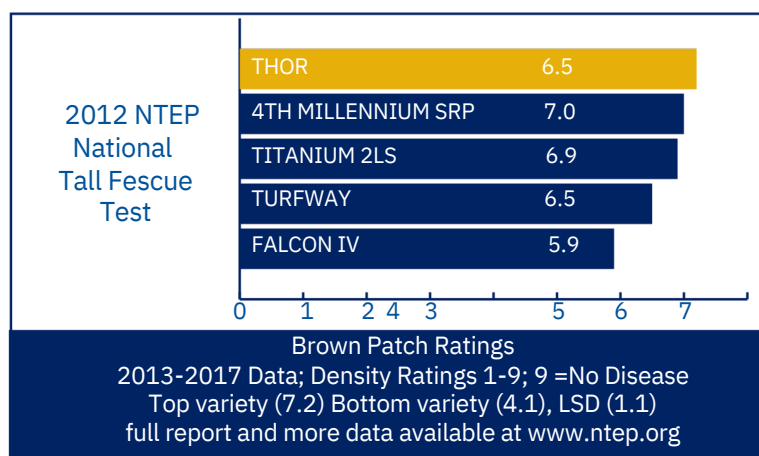

FACTS

- Great Winter Color
- Excellent Spring Greenup
- Good Brown Patch Resistance
- Excellent Shade Performance
- Aggressive Tillering

APPLICATION

- Residential Lawns
- Sports Fields
- Parks
- Sod Production
- Commercial Properties

SEEDING RATE

- New Establishment:
  8-10 LBS/1000 sq. ft.
- Overseeding:
  4-5 LBS/1000 sq. ft.

187405 S. Plymouth Ind. Rd.
PO Box 66
Plymouth, WA 99346
Phone: 509.783.4052
Fax: 509.783.4056
www.columbiariverseed.com