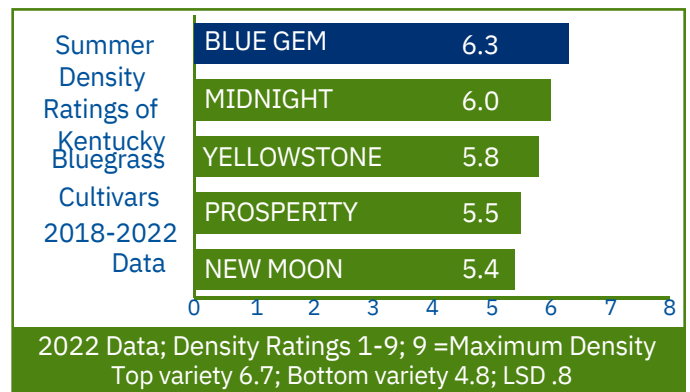

Full report and more data available at www.ntep.org

187405 S. Plymouth Ind. Rd.
PO Box 66
Plymouth, WA 99346
Phone: 509.783.4052
Fax: 509.783.4056
www.columbiariverseed.com