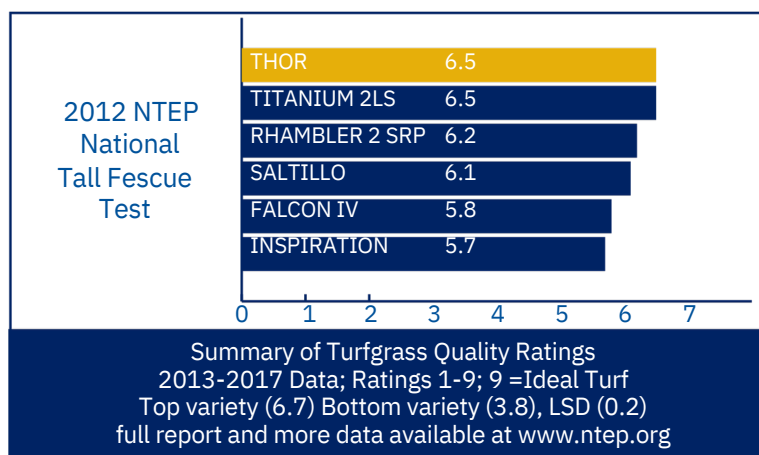

FACTS

- Great Winter Color
- Excellent Spring Greenup
- Good Brown Patch Resistance
- Excellent Shade Performance
- Aggressive Tillering

APPLICATION

- Residential Lawns
- Sports Fields
- Parks
- Sod Production
- Commercial Properties

SEEDING RATE

- New Establishment:
  8-10 LBS/1000 sq. ft.
- Overseeding:
  4-5 LBS/1000 sq. ft.

187405 S. Plymouth Ind. Rd.
PO Box 66
Plymouth, WA 99346
Phone: 509.783.4052
Fax: 509.783.4056
www.columbiariverseed.com