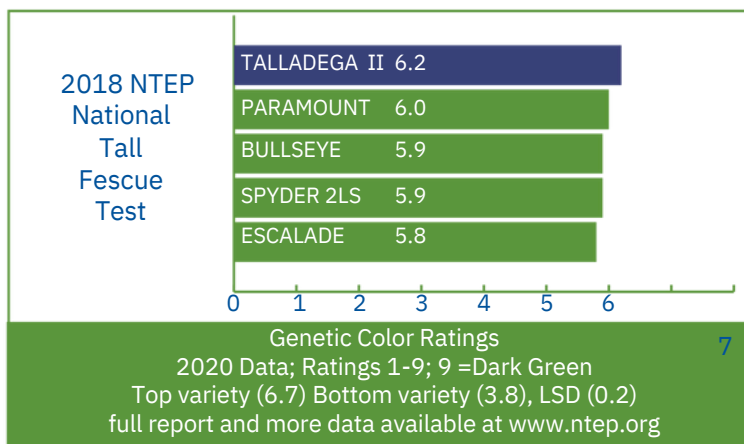

TALLADEGA II

Tall Fescue

GREENEUROPE
COMAGRICOLA - SEEDS&FERTILIZERS SINCE 1977

TALLADEGA II turf type tall fescue was developed for top rated performance in the Transition Zone of the U.S. This variety provides superior density throughout the growing season in all parts of the U.S. due to its aggressive tillering ability which also helps repair damaged areas of turf.

This variety has shown to have great resistance to brown patch in hot humid climates. Other accomplished benefits that **TALLADEGA II** turf type tall fescue offers are very good performance in drought conditions, fine leaf texture, quick establishment, superior resistance to Grey Leaf Spot, and shade tolerance.

FACTS

- Excellent Traffic Stress
- Improved Summer Activity
- Great Brown Patch Resistance
- Medium Dark Green Color
- Drought Performance
- Superior Density During the Growing Season
- Aggressive Tillering