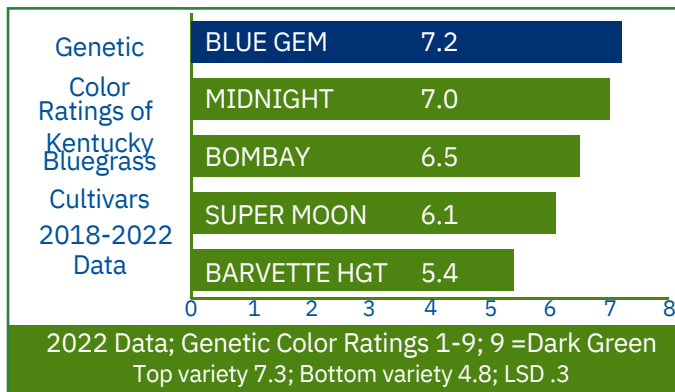

Full report and more data available at www.ntep.org

187405 S. Plymouth Ind. Rd.
PO Box 66
Plymouth, WA 99346
Phone: 509.783.4052
Fax: 509.783.4056
www.columbiariverseed.com