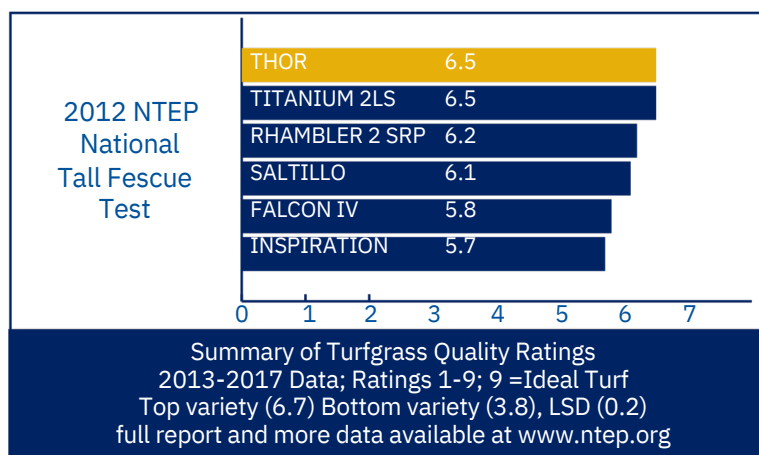

THOR is a top performing variety based on the 2012 NTEP National Tall Fescue Test data collected from 2013-2017. THOR is a top rated variety in all regions due to its superior disease resistance, good performance in drought conditions, excellent color, early spring green up and year round density. Its lineage includes past top performing varieties.

THOR has good resistance to such diseases as brown patch, gray leaf spot, net blotch and pythium blight. Thor is ideal for blending with other tall fescues, It also mixes well with Kentucky bluegrass, perennial ryegrass and hard fescue.

Proven performance in NTEP's A&B maintenance schedules makes **THOR** a great application for home lawns, parks, sod production, sports fields and commercial properties.

FACTS

- Great Winter Color
- Excellent Spring Greenup
- Good Brown Patch Resistance
- Excellent Shade Performance
- Aggressive Tillering