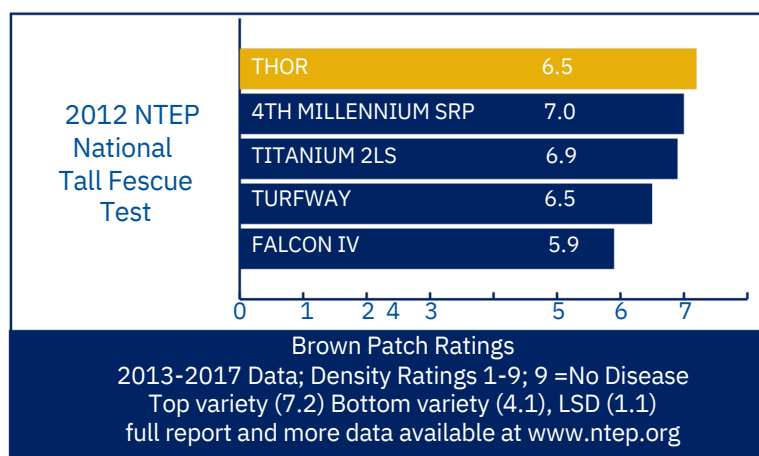

THOR is a top performing variety based on the 2012 NTEP National Tall Fescue Test data collected from 2013-2017. THOR is a top rated variety in all regions due to its superior disease resistance, good performance in drought conditions, excellent color, early spring green up and year round density. Its lineage includes past top performing varieties.

THOR has good resistance to such diseases as brown patch, gray leaf spot, net blotch and pythium blight. Thor is ideal for blending with other tall fescues, It also mixes well with Kentucky bluegrass, perennial ryegrass and hard fescue.

Proven performance in NTEP's A&B maintenance schedules makes **THOR** a great application for home lawns, parks, sod production, sports fields and commercial properties.

FACTS

- Great Winter Color
- Excellent Spring Greenup
- Good Brown Patch Resistance
- Excellent Shade Performance
- Aggressive Tillering