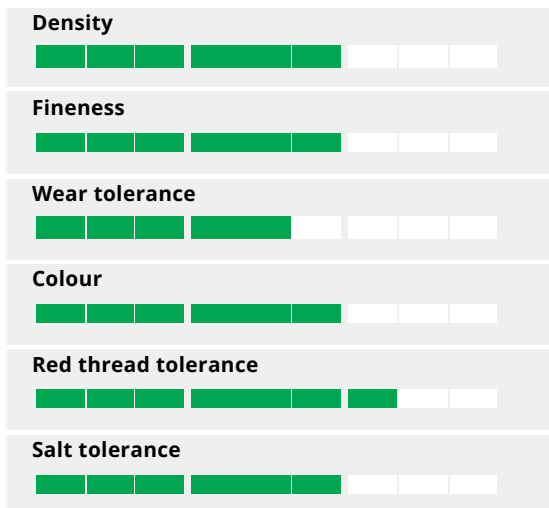

CARATTERISTICHE

- Tollerante alla siccità e all'ombra
- Basso esigenze nutrizionali
- Tagli ridotti
- Buona stabilizzazione del suolo
- Produce un manto erboso denso e attraente

Dose di semina

40 gr/mq

Altezza taglio

4/5 cm

Periodo

da febbraio a novembre

Sacco

Kg. 10

Tall fescue

Take Advantage of the Qualities of Tall Fescue in Turf Mixtures!

- Improved fineness of leaves
- Very high wear tolerance
- Highly adapted in mixtures
- Very rust resistant

Ratings

Adaptation in Mixtures

Hardly two summers are identical. Sometimes the drought is prolonged and the growth of tall fescue favoured. On the other hand humid conditions will favour species like perennial ryegrass.

Such alternating conditions...

can lead to a heterogeneous turf aspect. In our private trials we have remarked the ability of STARLETT to maintain the mixture balance.

>= 30% in mixtures

For STARLETT as for other tall fescue varieties we recommend at least 30% (weight) in the seed mixture to ensure a good start facing the more aggressive ryegrass. The perfect partner for tall fescue is Poa pratensis.