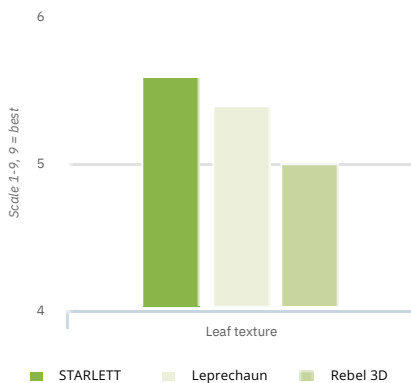

Such alternating conditions...

can lead to a heterogeneous turf aspect. In our private trials we have remarked the ability of STARLETT to maintain the mixture balance.

>= 30% in mixtures

For STARLETT as for other tall fescue varieties we recommend at least 30% (weight) in the seed mixture to ensure a good start facing the more aggressive ryegrass. The perfect partner for tall fescue is Poa pratensis.

Very Rust Resistant

STARLETT is highly disease resistant, in particular towards rusts.

Leaf texture

Source: NTEP-USA

Wear tolerance

Source: NTEP-USA

DLF, Ny Oestergade 9, 4000 Roskilde, Denmark, Tel: +45 46 330 300, E-mail: dlf@dlf.com

Very High Shoot Density

In the official trials in France Greenway came out as one of the very best varieties with regards of shoot density. This was repeated in the STRI trials in UK.

Outstanding Rust Resistance