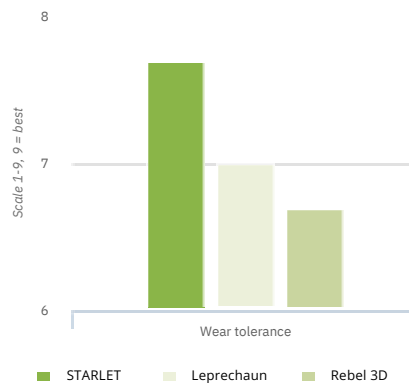

Such alternating conditions...

can lead to a heterogeneous turf aspect. In our private trials we have remarked the ability of STARLETT to maintain the mixture balance.

>= 30% in mixtures

For STARLETT as for other tall fescue varieties we recommend at least 30% (weight) in the seed mixture to ensure a good start facing the more aggressive ryegrass. The perfect partner for tall fescue is Poa pratensis.

Very Rust Resistant

STARLETT is highly disease resistant, in particular towards rusts.

Leaf texture

Source: NTEP-USA

Wear tolerance

Source: NTEP-USA

DLF, Ny Oestergade 9, 4000 Roskilde, Denmark, Tel: +45 46 330 300, E-mail: dlf@dlf.com

- Lolium Perenne**
- Very best wear tolerance
 - Very high shoot density
 - Fantastic persistency
 - Very high rust resistance

Very Best Wear Tolerance

The very high shoot density combined with the very good recovery of Greenway makes it an obvious choice also for sports areas. Especially the summer wear tolerance is extremely high.

Very High Shoot Density

In the official trials in France Greenway came out as one of the very best varieties with regards of shoot density. This was repeated in the STRI trials in UK.

Outstanding Rust Resistance