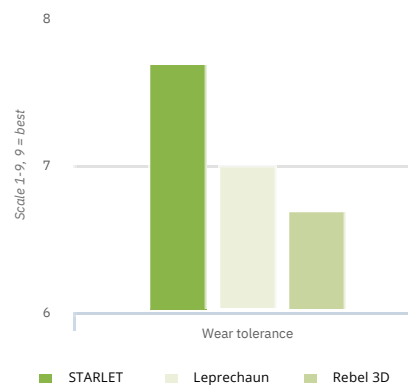

Such alternating conditions...

can lead to a heterogeneous turf aspect. In our private trials we have remarked the ability of STARLETT to maintain the mixture balance.

>= 30% in mixtures

For STARLETT as for other tall fescue varieties we recommend at least 30% (weight) in the seed mixture to ensure a good start facing the more aggressive ryegrass. The perfect partner for tall fescue is Poa pratensis.

Very Rust Resistant

STARLETT is highly disease resistant, in particular towards rusts.

Leaf texture

Source: NTEP-USA

Wear tolerance

Source: NTEP-USA

DLF, Ny Oestergade 9, 4000 Roskilde, Denmark, Tel: +45 46 330 300, E-mail: dlf@dlf.com

Lolium Perenne

- Very best wear tolerance
- Very high shoot density
- Fantastic persistency
- Very high rust resistance

Very Best Wear Tolerance

The very high shoot density combined with the very good recovery of Greenway makes it an obvious choice also for sports areas. Especially the summer wear tolerance is extremely high.

Very High Shoot Density

In the official trials in France Greenway came out as one of the very best varieties with regards of shoot density. This was repeated in the STRI trials in UK.

Outstanding Rust Resistance