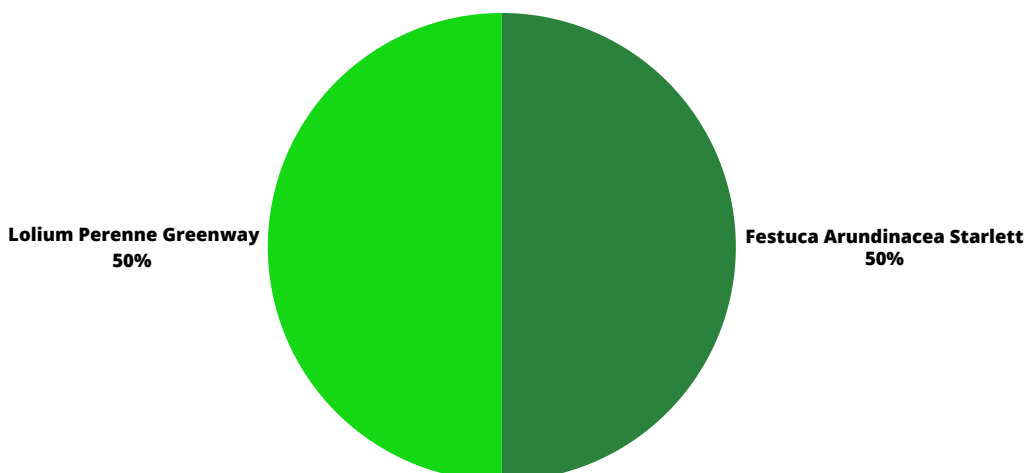

GREEN STAR SPECIAL

GREEN LINE with robust leaves

Green Star Special

Where less maintenance and adequate wear tolerance are required, with this mixture of Lolium perenne and Festuca arundinacea we guarantee both objectives.

CHARACTERISTICS

- Drought and shade tolerant
- Low nutritional needs
- Reduced cuts
- Good soil stabilization
- Produces a dense, attractive turf

Seeding rate

40 gr/mq

Cut Height

4/5 cm

Period

From February to November