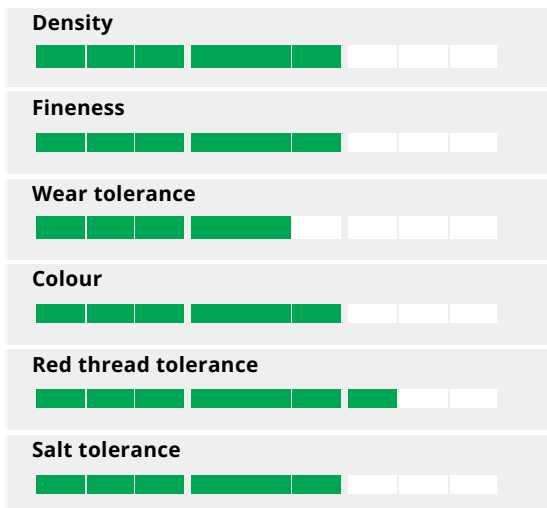

GREEN STAR SPECIAL

GREEN LINE with robust leaves

Green Star Special

Where less maintenance and adequate wear tolerance are required, with this mixture of Lolium perenne and Festuca arundinacea we guarantee both objectives.

Packaging Kg. 10

Tall fescue

Take Advantage of the Qualities of Tall Fescue in Turf Mixtures!

- Improved fineness of leaves
- Very high wear tolerance
- Highly adapted in mixtures
- Very rust resistant

Ratings

Adaptation in Mixtures

Hardly two summers are identical. Sometimes the drought is prolonged and the growth of tall fescue favoured. On the other hand humid conditions will favour species like perennial ryegrass.

Such alternating conditions...

can lead to a heterogeneous turf aspect. In our private trials we have remarked the ability of STARLETT to maintain the mixture balance.

>= 30% in mixtures

For STARLETT as for other tall fescue varieties we recommend at least 30% (weight) in the seed mixture to ensure a good start facing the more aggressive ryegrass. The perfect partner for tall fescue is Poa pratensis.