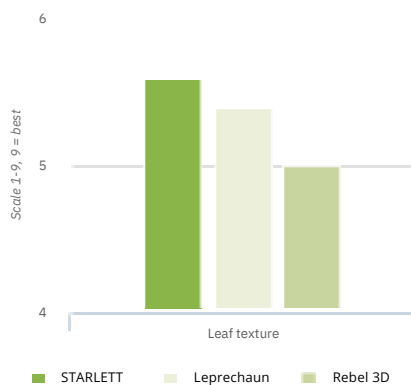

Such alternating conditions...

can lead to a heterogeneous turf aspect. In our private trials we have remarked the ability of STARLETT to maintain the mixture balance.

>= 30% in mixtures

For STARLETT as for other tall fescue varieties we recommend at least 30% (weight) in the seed mixture to ensure a good start facing the more aggressive ryegrass. The perfect partner for tall fescue is Poa pratensis.

Very Rust Resistant

STARLETT is highly disease resistant, in particular towards rusts.

Leaf texture

Source: NTEP-USA

Wear tolerance

Source: NTEP-USA

DLF, Ny Oestergade 9, 4000 Roskilde, Denmark, Tel: +45 46 330 300, E-mail: dlf@dlf.com