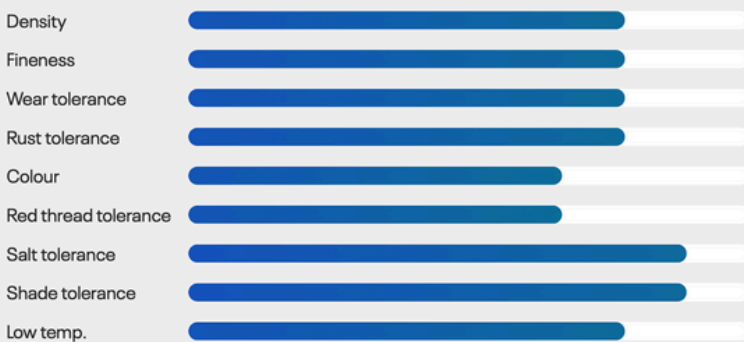

Ratings

Scale 1-9, where 9 = best or most pronounced

DLF, Ny Oestergade 9, 4000 Roskilde, Denmark, Tel: +45 46 330 300, E-mail: dlf@dlf.com

Comagricola Green Europe S.R.L.

Via Ing. G. Caproni - 24036 Ponte San Pietro (BG) - Italia
Tel: +39 035 621747 - Fax: +39 035621947
www.comagricola.it - info@comagricola.it