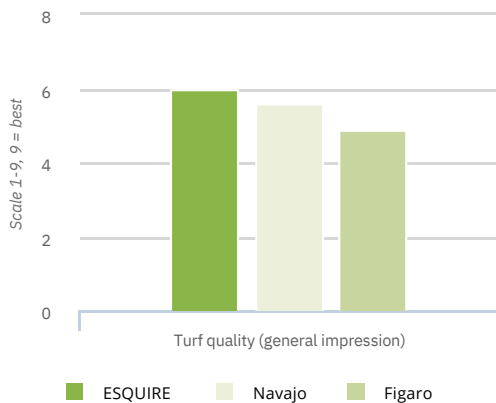

### Multi-Resistant

ESQUIRE resists well to winter damage and is tolerant to the majority of diseases of importance in the European Union and in North America; rusts, leaf spot, red thread and dollar spot.

### First Out of Starting-Blocs

ESQUIRE takes off very early in spring with an impressive density. This explains also a very good wear tolerance. This is combined with good summer appearance and leaf fineness above average.

### Turf quality

Source: NTEP USA