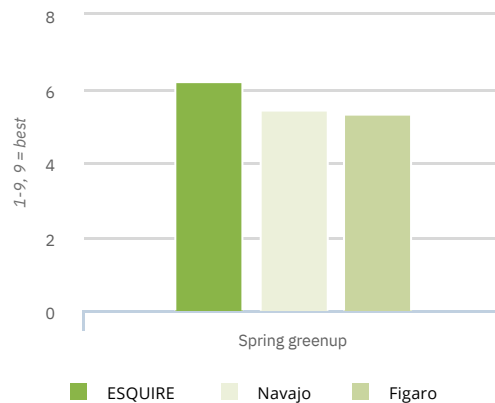

Spring greenup

Source: NTEP USA

DLF, Ny Oestergade 9, 4000 Roskilde, Denmark, Tel: +45 46 330 300, E-mail: dlf@dlf.com