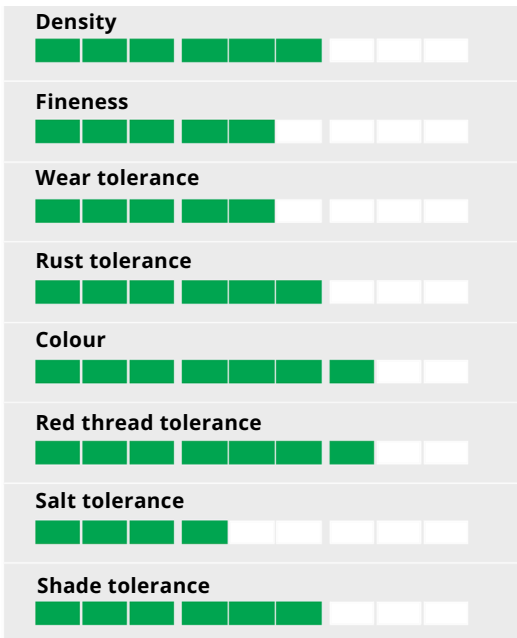

30 gr/mq

**Altezza taglio**

2/4 cm

**Periodo**

da febbraio a novembre

**Poa Pratensis Aviator II**  
20%

**Lolium Perenne Greenway**  
40%

**Lolium Perenne Esquire**  
40%

**Sacco**

**Kg. 10**

### Perennial ryegrass

Convincing by Performance!

- Dark green colour
- Multi-resistant
- Very fast in establishment
- Combining density and wear tolerance

### Ratings