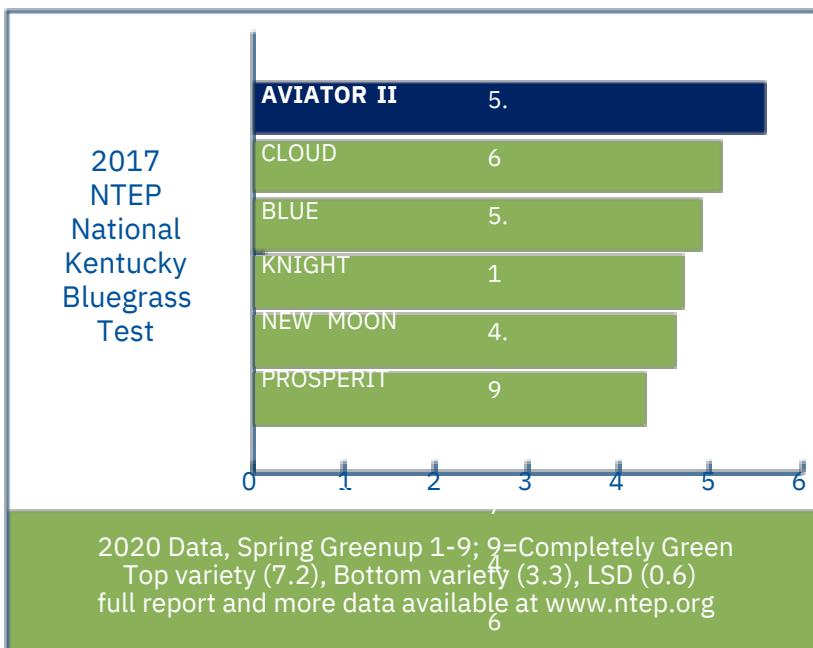

187405 S. Plymouth Ind.
Rd. PO Box 66
Plymouth, WA 99346
Phone: 509.783.4052
Fax: 509.783.4056
www.columbiariverseed.com