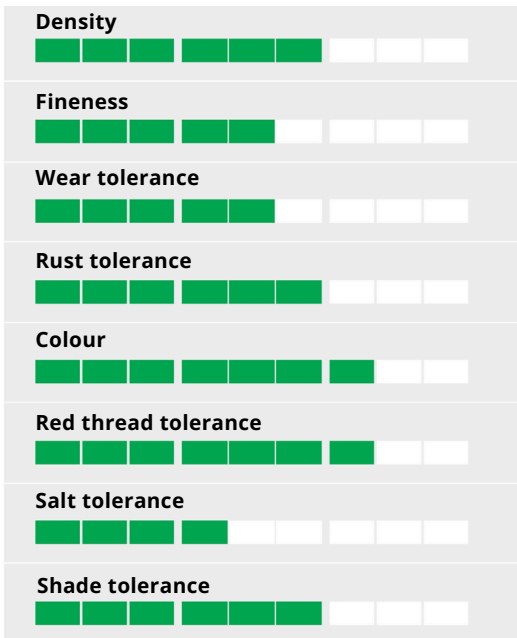

### Very High Shoot Density

In the official trials in France Greenway came out as one of the very best varieties with regards of shoot density. This was repeated in the STRI trials in UK.

### Outstanding Rust Resistance

Rust attack is one of the severe diseases in perennial ryegrass, but do not worry - Greenway can beat it!

**Technical Specifications**

- Perennial ryegrass
- The Natural Way for Greening Up
- Listed/recommended in EU DE DK FR TR UK

### Perennial ryegrass

Convincing by Performance!

- Dark green colour
- Multi-resistant
- Very fast in establishment
- Combining density and wear tolerance

### Ratings