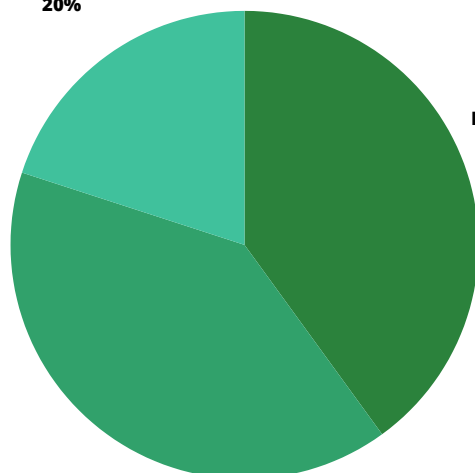

**Period**

From February to November

**Poa Pratensis Aviator II**  
20%

**Lolium Perenne Greenway**  
40%

**Lolium Perenne Esquire**  
40%

**Packaging Kg. 10**

**AVIATOR II** Kentucky bluegrass is a new release from Columbia River Seed and Novel Ag. It brings improved turf quality with increased seed yield. **AVIATOR II** offers improved resistance to dollar spot and other diseases. This variety has competitive growth and has superior ability to repair itself. **AVIATOR II** also offers quick establishment, dark green color, early spring greenup and excellent seedling vigor.