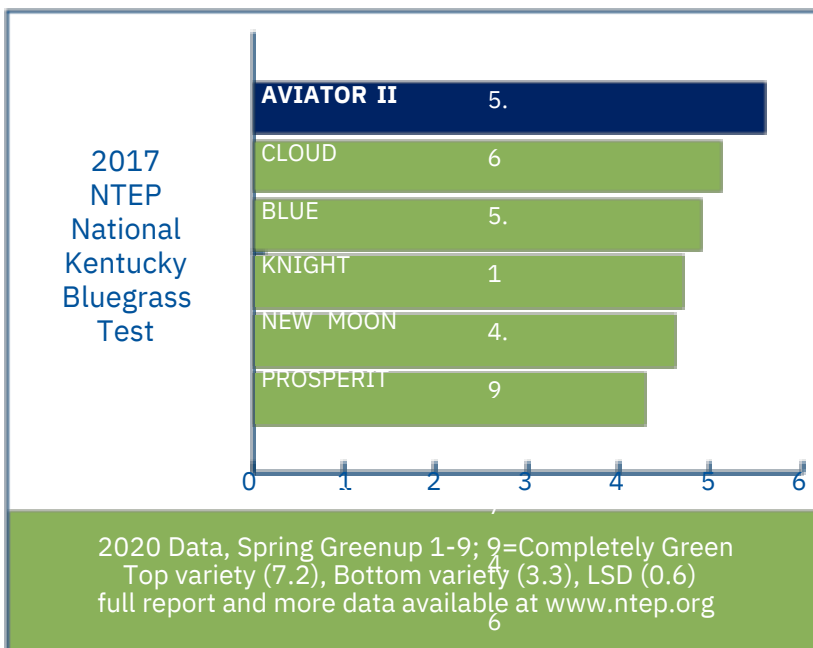

SEEDING RATES:

- New Establishment: 3-4 LBS/1000 sq. ft.
- Overseeding: 1-2 LBS/1000 sq. ft.
- Estimated Seeds per Pound: 1,100,000