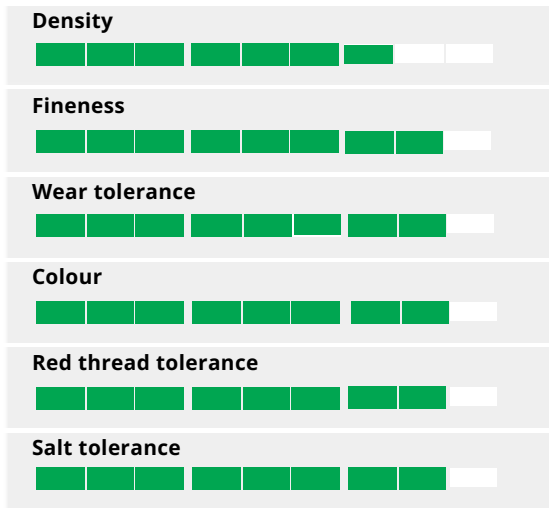

Tall fescue

A healthy sports type

- High wear tolerance
- Nice dark green color
- Disease infection what is that?
- Fine leaved

Ratings

Well prepared for a sports tackle

A nice high quality turf-type with dark green color. Foxhound delivers all you need in turf tall fescues. In NTEP trials as well as in French turf trials it showed high quality in criteria's like sport performance and wear tolerance.

Always looks nice and vigorous

Outstanding is the infection resistance of Foxhound against all kinds of diseases like brown patch and Pythium or red thread. With high scores in several trials Foxhound staid healthy and took advantage of the nice summer and winter appearance.