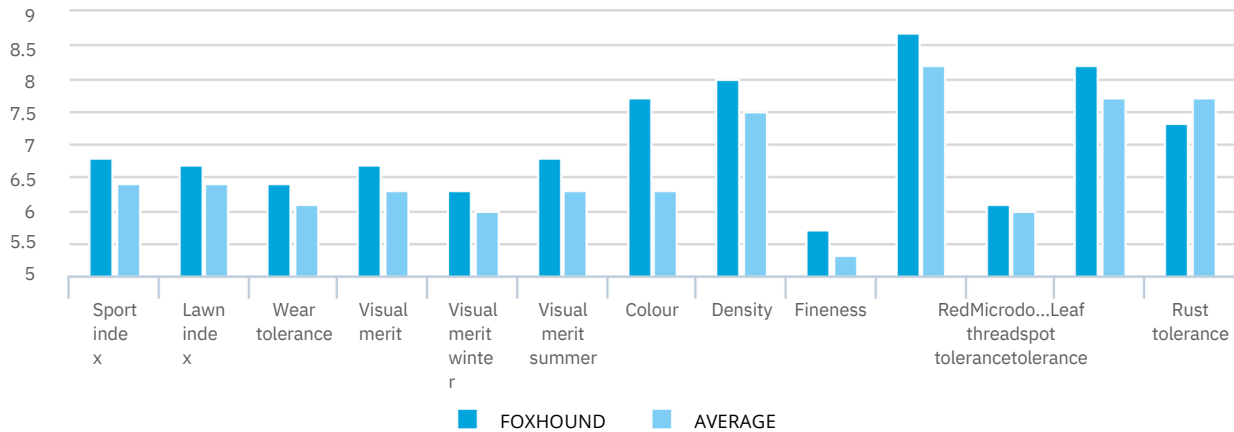

Performance in France

Source: Geves 2017 (France)

Scale: 1-9, 9 = best/darkest