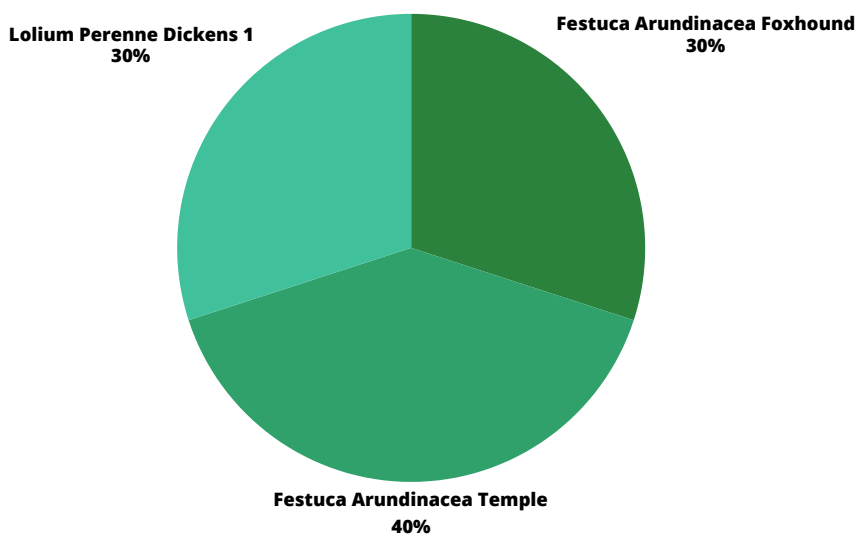

CHARACTERISTICS

- Excellent wear tolerance
- Good look all year round
- Lower nutrient requirements, irrigation and maintenance
- Dense and highly turf disease resistant
- Excellent for new installations also extensive

Seeding rate	40 gr/mq
Cut height	4/5 cm
Period	From March to October