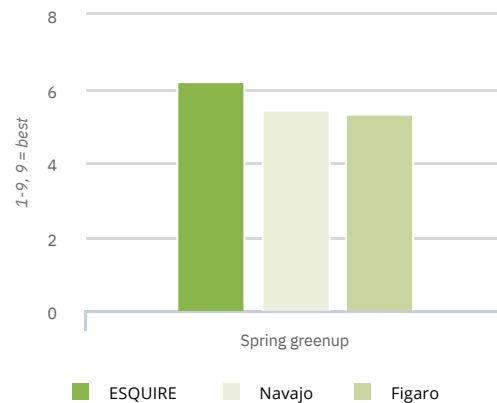

Spring greenup

Source: NTEP USA

DLF, Ny Oestergade 9, 4000 Roskilde, Denmark, Tel: +45 46 330 300, E-mail: dlf@dlf.com