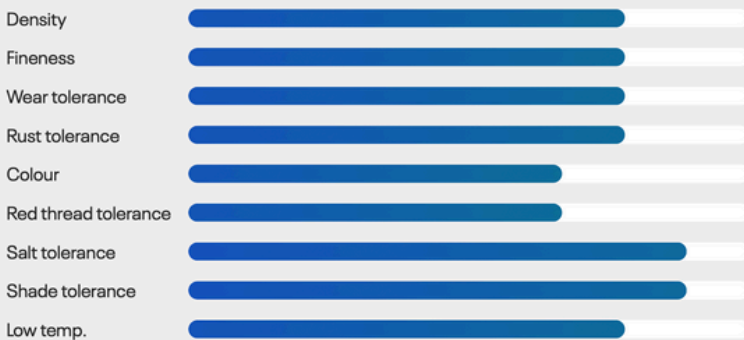

Very High Shoot Density

In the official trials in France Greenway came out as one of the very best varieties with regards of shoot density. This was repeated in the STRI trials in UK.

Outstanding Rust Resistance

Rust attack is one of the severe diseases in perennial ryegrass, but do not worry - Greenway can beat it!

Technical

Specifications

- Perennial ryegrass
- The Natural Way for Greening Up
- Listed/recommended in EU DE DK FR TR UK

Ratings

Scale 1-9, where 9 = best or most pronounced

Perennial ryegrass

Very fine leaved with high shoot density

- Very high shoot density
- Very fine leaf texture
- Very high density
- Top quality

Ratings