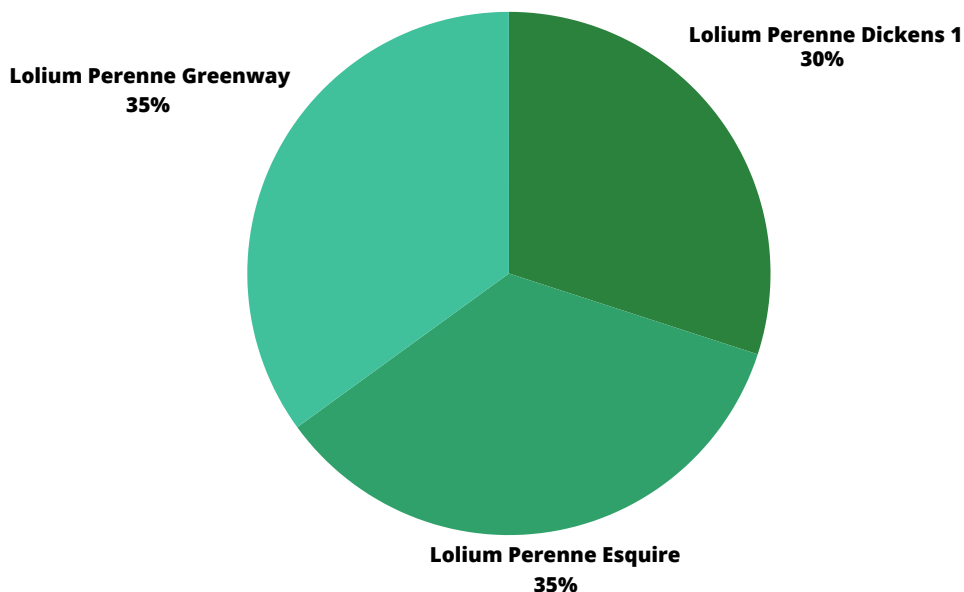

CHARACTERISTICS

- Rapid germination
- Rapid establishment of the turf
- Good disease resistance
- High wear tolerance
- Excellent winter and summer color
- Good drought tolerance

Seeding rate

30 gr/mq

Cut height

2/4 cm

Period

From February to November