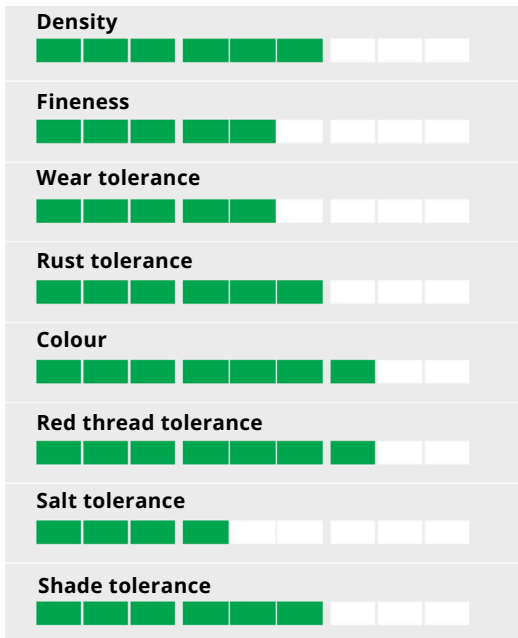

- Dark green colour
- Multi-resistant
- Very fast in establishment
- Combining density and wear tolerance

Ratings

Brilliant Future

ESQUIRE is one of the few varieties needing hardly any promotion. Since we started dispatching of seed for private trials we have had a very high positive feedback. Esquire's "field" performance is highly convincing!

First Out of Starting-Blocs

ESQUIRE takes off very early in spring with an impressive density. This explains also a very good wear tolerance. This is combined with good summer appearance and leaf fineness above average.