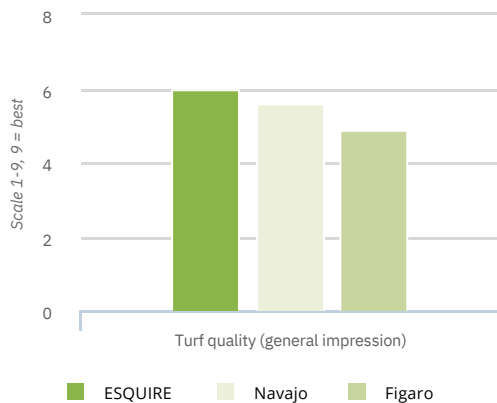

Turf quality

Source: NTEP USA