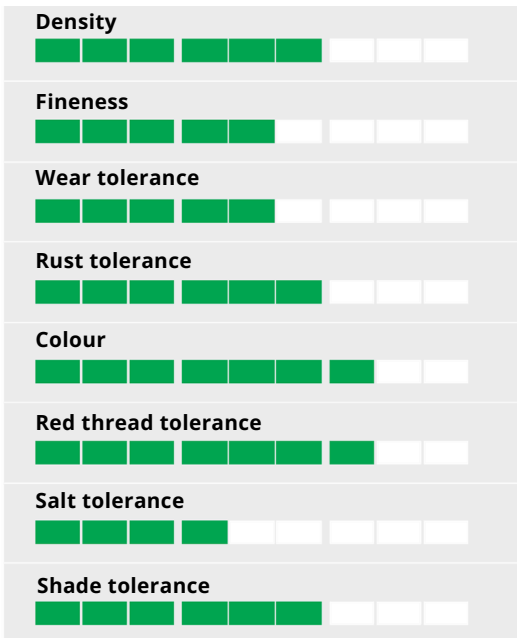

Sacco Kg. 10

Perennial ryegrass

Convincing by Performance!

- Dark green colour
- Multi-resistant
- Very fast in establishment
- Combining density and wear tolerance

Ratings

Brilliant Future

ESQUIRE is one of the few varieties needing hardly any promotion. Since we started dispatching of seed for private trials we have had a very high positive feedback. Esquire's "field" performance is highly convincing!

Multi-Resistant

ESQUIRE resists well to winter damage and is tolerant to the majority of diseases of importance in the European Union and in North America; rusts, leaf spot, red thread and dollar spot.

First Out of Starting-Blocs

ESQUIRE takes off very early in spring with an impressive density. This explains also a very good wear tolerance. This is combined with good summer appearance and leaf fineness above average.