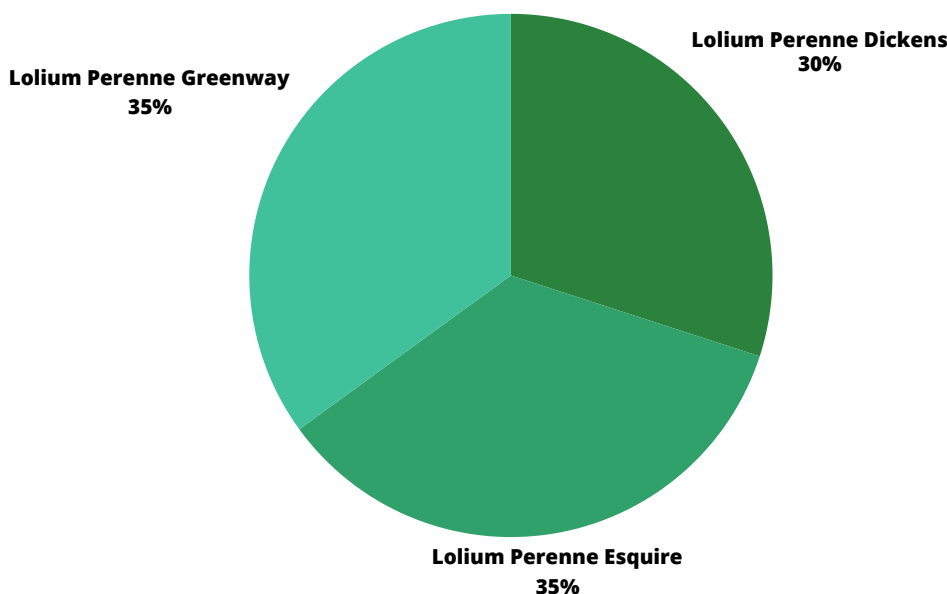

CARATTERISTICHE

- Rapida germinazione
- Rapido insediamento del manto erboso
- Buona resistenza alle malattie
- Elevata tolleranza all'usura
- Eccellente colore invernale ed estivo
- Buona tolleranza alla siccità

Dose di semina

30 gr/mq

Altezza taglio

2/4 cm

Periodo

da febbraio a novembre