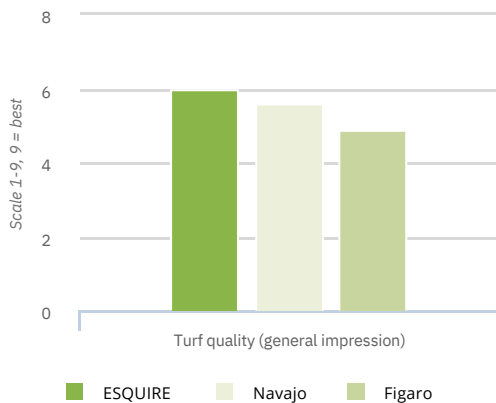

Turf quality

Source: NTEP USA