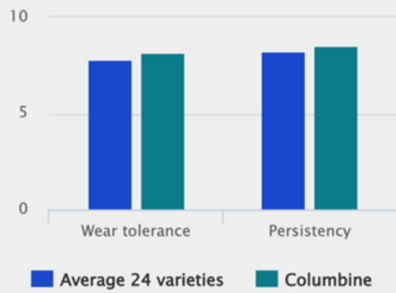

Specification and ratings

Tolerance and persistency

Source: *Grasgids 2011 (NL). Table Sport use.*

Excellent results on STRI

Source: *STRI Turf grasses 2011 Table S1*

Ratings

Scale 1-9, where 9 = best or most pronounced