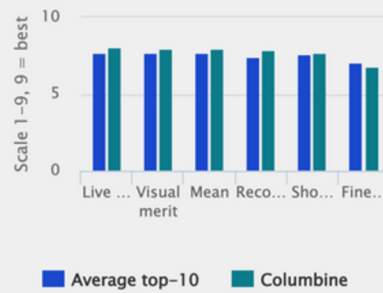

Specification and ratings

Tolerance and persistency

Source: *Grasgids 2011 (NL). Table Sport use.*

Excellent results on STRI

Source: *STRI Turf grasses 2011 Table S1*

Ratings

Scale 1-9, where 9 = best or most pronounced