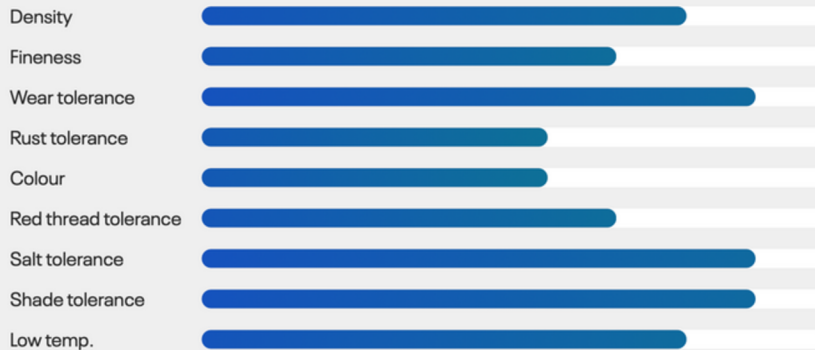

Specification and ratings

Tolerance and persistency

Source: *Grasgids 2011 (NL). Table Sport use.*

Excellent results on STRI

Source: *STRI Turf grasses 2011 Table S1*

Ratings

Scale 1-9, where 9 = best or most pronounced