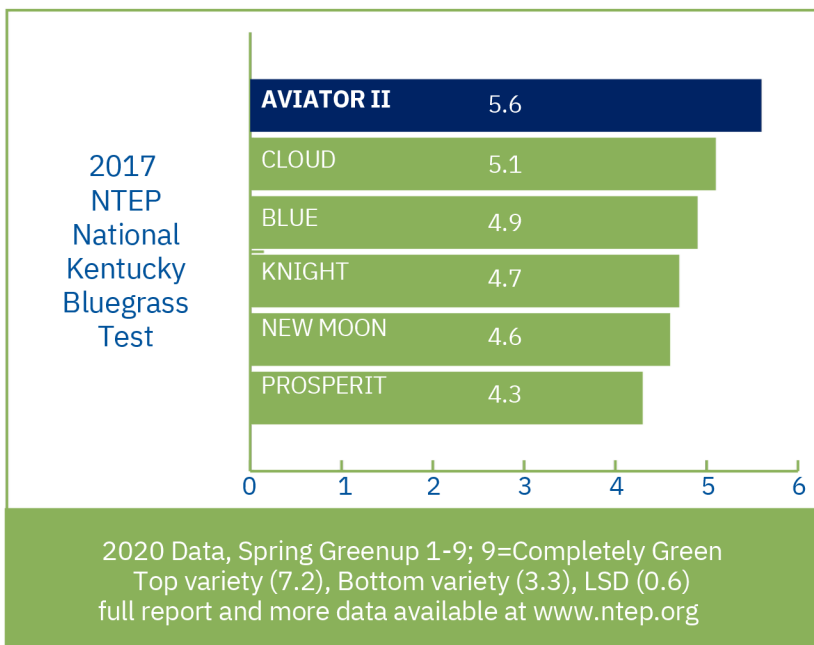

187405 S. Plymouth Ind. Rd.
PO Box 66
Plymouth, WA 99346
Phone: 509.783.4052
Fax: 509.783.4056
www.columbiariverseed.com