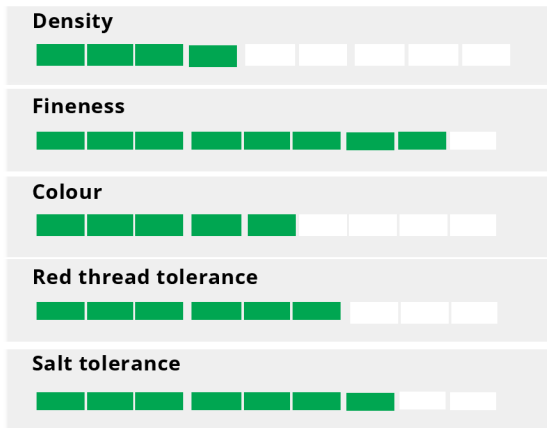

Use on sports pitches

BELIDA is also suitable for use on winter sports pitches where it makes an ideal partner for our high performance sports turf cultivars - Columbine, Chardin, Monroe & Berlioz.

Technical Specifications

- **Perennial ryegrass**
- **The all-rounder for Lawns, Sport and turf production**
- **Listed/recommended in EU NL UK**

Strong creeping red fescue

Maximal Benefit!

- Medium green colour
- Very good disease resistance
- Stress tolerant
- Very nice overall appearance

Ratings

High stress tolerance

Highly stress tolerant variety with an intermediate ranking on RSM as well as on the STRI list.

The disease resistance of MAXIMA 1 is exceptionally good as the results from Bingly show. The figures from RSM underline the flexible use of MAXIMA 1.

It is as good in ornamental turf as in landscape. Thus this variety fits very well in different type of mixtures. You can rely on Maxima as the flexible variety.

Nice Appearance throughout the Whole Year